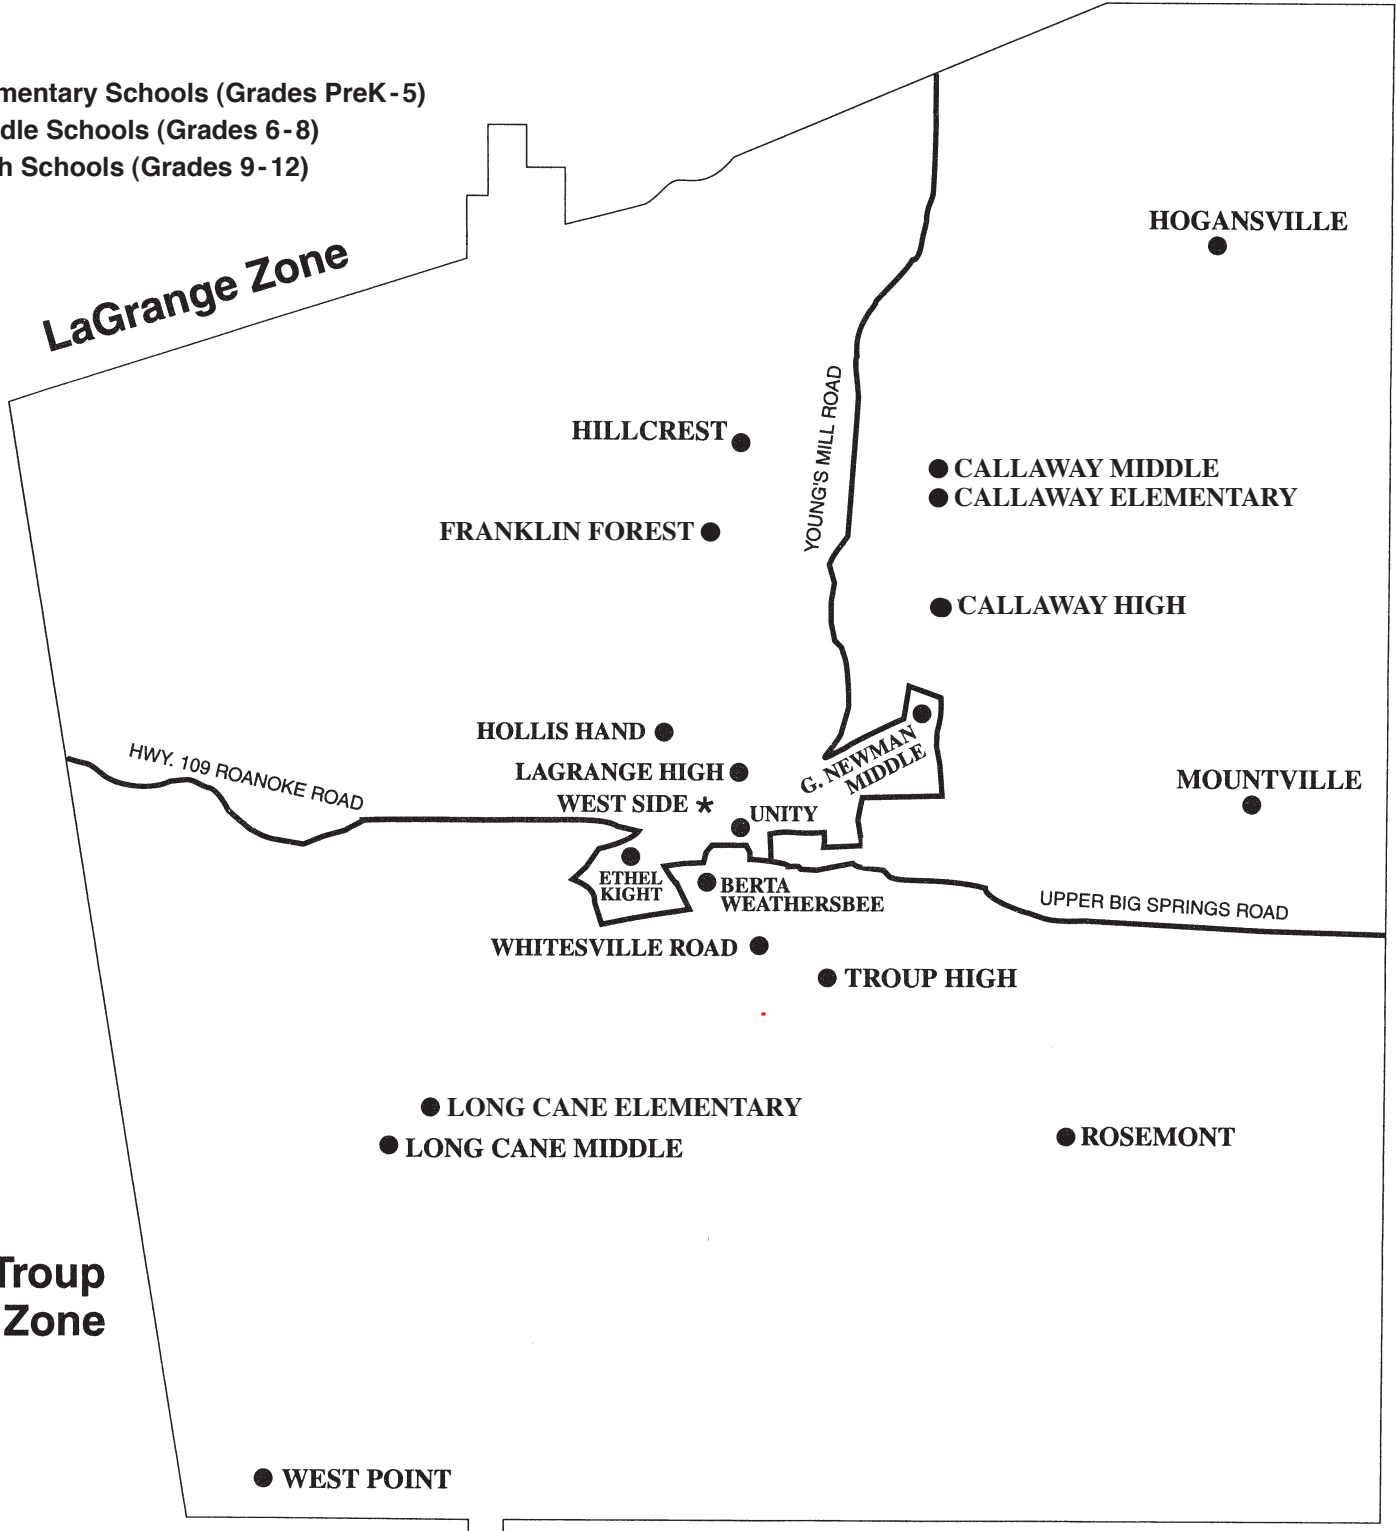

# TROUP COUNTY SCHOOL SYSTEM SCHOOL ZONES

Elementary Schools (Grades PreK-5)  
Middle Schools (Grades 6-8)  
High Schools (Grades 9-12)

Callaway Zone

LaGrange Zone

Troup Zone

\* West Side Magnet School (System Wide, Grades 3 - 8)

**CALLAWAY ZONE**  
Callaway High School  
Callaway Middle School  
Callaway Elementary School  
Cannon Street Elementary School  
Hogansville Elementary School  
Mountville Elementary School

**LAGRANGE ZONE**  
LaGrange High School  
Gardner Newman Middle School  
Ethel Kight Magnet School  
Franklin Forest Elementary School  
Hillcrest Elementary School  
Hollis Hand Elementary School  
Unity Elementary School

**TROUP ZONE**  
Troup High School  
Long Cane Middle School  
Berta Weathersbee Elementary School  
Long Cane Elementary School  
Rosemont Elementary School  
West Point Elementary School  
Whitesville Road Elementary School